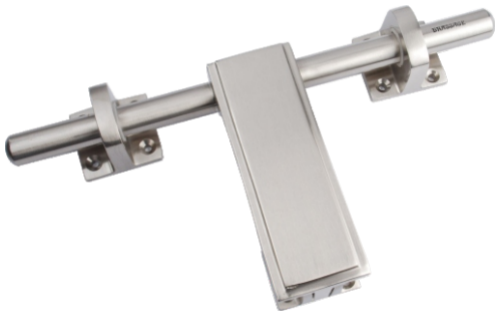

BRASSAGE
SPELLS CLASS

SLIDING BOLTS

BRASS THAT SPELLS CLASS

EDITION - MAR 2022

BRASSAGE
SPELLS CLASS

ROUND LATCH AB

Available in All Finishes
Size : 150 to 300 mm

**SLIDING BOLT
CONCEALED SNG**

Available in All Finishes
Size : 200 to 600 mm
Rod Dia 16 & 19 mm

BRASSAGE
SPELLS CLASS

**SLIDING BOLT
CONCEALED GS**

Available in All Finishes
Size : 200 to 600 mm
Rod Dia 16 & 19 mm

BRASSAGE
SPELLS CLASS

**SLIDING BOLT
CONCEALED SA**

Available in All Finishes
Size : 200 to 600 mm
Rod Dia 16 & 19 mm

BRASSAGE
SPELLS CLASS

**SLIDING BOLT
EXPOSED 12MM
(EX-01) AB**

Available in All Finishes
Size : 150 to 350 mm

BRASSAGE
SPELLS CLASS

**SLIDING BOLTS
EXPOSED 16MM
(EX-02) GS**

Available in All Finishes
Size : 200 to 350 mm

BRASSAGE

SPELLS CLASS

Finishes Categorized as :

- Antique Brass (AB)
- Antique Brass Matt (AB-M)
- Brushed Nickel (BN)
- Gold Satin (GS)
- Antique Brass ALM (AB-A)
- Polished Brass (PB)
- Silk Appeal (SA)
- Antique Silver (AS)
- Chrome Plated (CP)
- Antique Copper (AC)
- Black Nickel (BLN)
- Black Matt (BLM)
- Rose Gold (RSG)
- Brown Gold (BRG)
- Chocolate Gold (CG)
- Antique Gold (AG)
- Royal Gold (RG)
- Full Gold (FG)
- Satin Nickel Gold (SNG)
- PVD Black
- PVD ROSE Gold