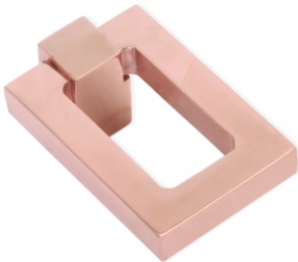

BALENO KNOB

Available in All Finishes
Sizes : 25, 32 & 38 mm

BRASSAGE
SPELLS CLASS

HETIT KNOB

Available in All Finishes
Sizes : 25, 32 & 38 mm

BRASSAGE
SPELLS CLASS

MUSHROOM KNOB GS

Available in All Finishes
Size : 52 mm

OVAL KNOB

Available in All Finishes
Sizes : 25, 32 & 38 mm

BRASSAGE
SPELLS CLASS

CRYSTAL KNOB BLN

Available in All Finishes
Sizes : 20, 30 & 40 mm

BRASSAGE
SPELLS CLASS

CRYSTAL KNOB CP

Available in All Finishes
Sizes : 20, 30 & 40 mm

BRASSAGE
SPELLS CLASS

RING PULL
RECTANGULAR BLN

Available in All Finishes
Sizes : 50 & 75 mm

BRASSAGE
SPELLS CLASS

RING PULL
RECTANGULAR RSG

Available in All Finishes
Sizes : 50 & 75 mm

BRASSAGE
SPELLS CLASS

RING PULL ROUND GS

Available in All Finishes
Sizes : 50 & 75 mm

BRASSAGE
SPELLS CLASS

RING PULL SQUARE BN

Available in All Finishes
Sizes : 50 & 75 mm

BRASSAGE
SPELLS CLASS

RING PULL SQUARE AB

Available in All Finishes
Sizes : 50 & 75 mm